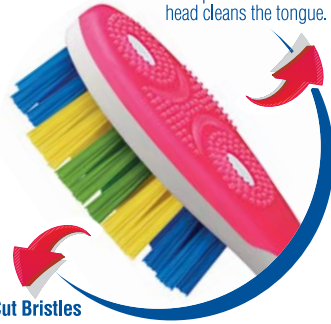

Pieces/Box: 8

Soft

Special surface cleans tongue and helps disinfection against bacteria; hence prevention of bad breath.

Special, thinned bristle ends reach farthest points of teeth and provide soft, comfortable brushing for sensitive teeth and gums.

Pieces/Box: 60

Medium

Special Tongue Cleaner Texture

The special texture at the back of the brush head cleans the tongue.

Special Cut Bristles

The Winner of
2009 'Good Design'
U.S.A. / Chicago award

2010
Iyi Tasarım Ödülü